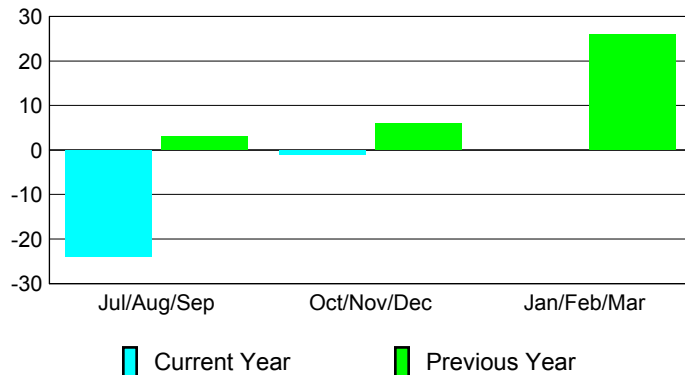

Comparison of Club Gain/Loss

Current Year Compared to the Previous Year

YTD Status Quo Clubs 2012-2013

Status Quo Clubs Compared to Status Quo Members

MEMBERSHIP

Membership Results 2012-2013	
---------------------------------	--

Membership 2011-2012	
-------------------------	--

Month	Net Memb Goal	Actual New Memb	Actual Dropped Memb	Gain/Loss of Memb	Gain/Loss of Memb
Jul/Aug/Sep		26	-50	-24	3
Oct/Nov/Dec		30	-31	-1	6
Jan/Feb/Mar					26
Totals		56	-81	-25	35

Membership Results 2012-2013

Goal, New, Dropped, Gain/Loss

Comparison of Membership Gain/Loss

Current Year Compared to the Previous Year

Gender Comparison 2012-2013

Jul/Aug/Sep

Oct/Nov/Dec

Jan/Feb/Mar