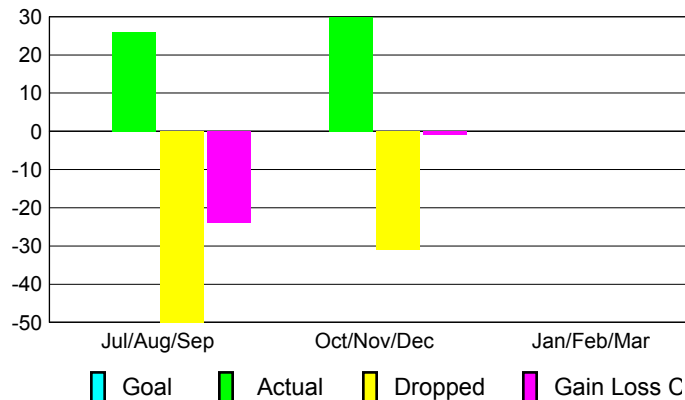

Month	New Club Goal	Actual New Clubs	Actual Dropped Clubs	Gain/Loss of Clubs	Gain/Loss of Clubs
Jul/Aug/Sep		0	0	0	0
Oct/Nov/Dec		0	0	0	0
Jan/Feb/Mar					1
Totals		0	0	0	1

Club Results 2012-2013

Goal, New, Dropped, Gain/Loss

Comparison of Club Gain/Loss

Current Year Compared to the Previous Year

YTD Status Quo Clubs 2012-2013

Status Quo Clubs Compared to Status Quo Members

MEMBERSHIP

Membership Results 2012-2013	
---------------------------------	--

Membership 2011-2012	
-------------------------	--

Month	Net Memb Goal	Actual New Memb	Actual Dropped Memb	Gain/Loss of Memb	Gain/Loss of Memb
Jul/Aug/Sep		26	-50	-24	3
Oct/Nov/Dec		30	-31	-1	6
Jan/Feb/Mar					26
Totals		56	-81	-25	35

Membership Results 2012-2013

Goal, New, Dropped, Gain/Loss

Comparison of Membership Gain/Loss

Current Year Compared to the Previous Year

Gender Comparison 2012-2013

Jul/Aug/Sep

Oct/Nov/Dec

Jan/Feb/Mar